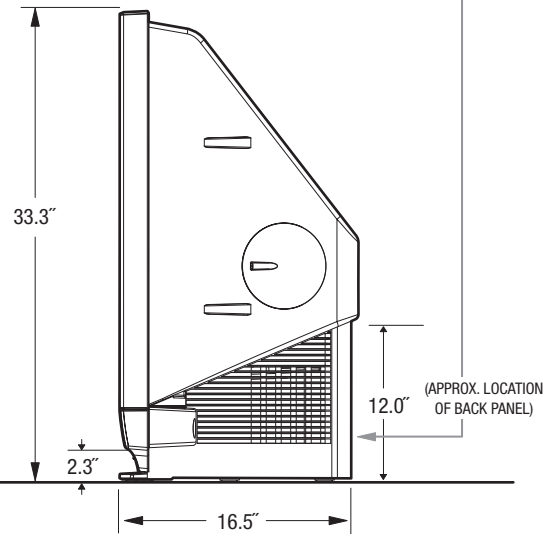

WD-52531

LCD HDTV

OVERALL DIMENSIONS (Approx.)

Height	Width	Depth	TV Weight	Power Consumption
33.3"	47.1"	16.9"	72.0 lbs	225 W

BACK PANEL

TOP

FRONT

LEFT SIDE

Note: Illustrations not necessarily to scale.

Descriptions and specifications subject to change without notice. The dimensions are approximate for general information when deciding the locations and placements of the product. When creating a custom-built environment for this product, please take exact measurements from the specific unit to be installed before doing any finished carpentry. When installing the unit, allow for air circulation, ventilation, and variations due to manufacturing tolerances. The cosmetic appearance of the product may vary from that depicted here. Not responsible for typographical or printed errors.